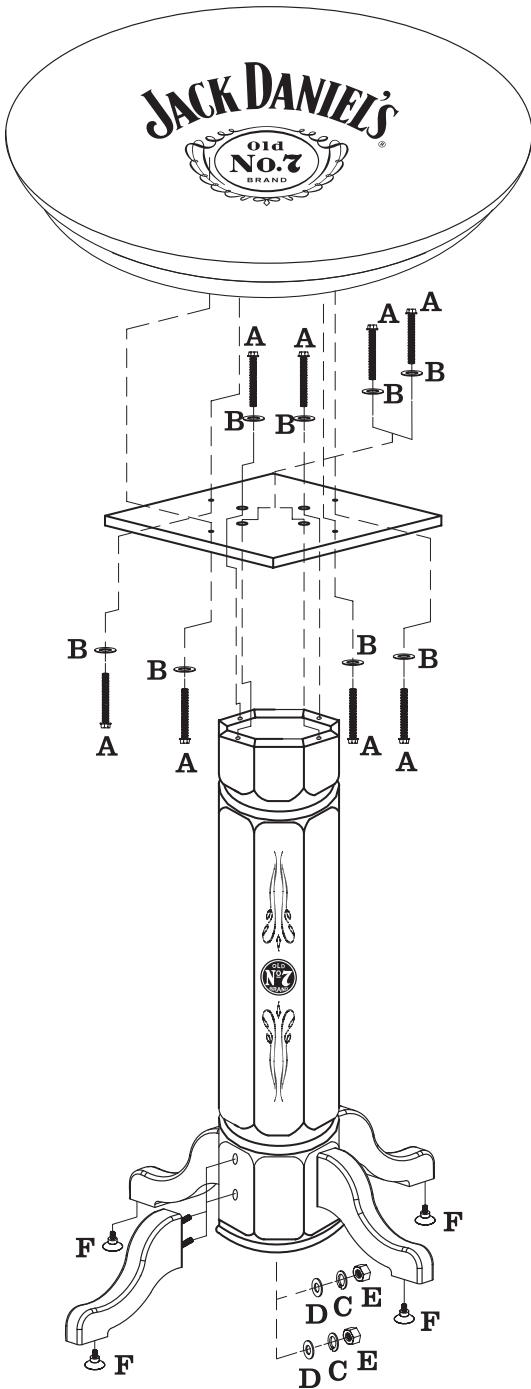

Wood Pub Table

Assembly Instructions

Congratulations on your purchase of a Jack Daniel's Wood Pub Table. The utmost care has gone into the design and manufacturing of this product.

Follow Diagram Carefully.

Hardware List			
Parts	Description		Qty
A	Flanged Bolt		8
B	Washer		8
C	Lock Washer		8
D	Large Washer		8
E	Nut		8
F	Adjustable Feet		4

Warranty:

Free replacement of any part that fails within 90 days from date of purchase, excluding shipping costs. Void if damaged by misuse, accidents, alterations, failure to follow instructions, fire, flood, and acts of God.